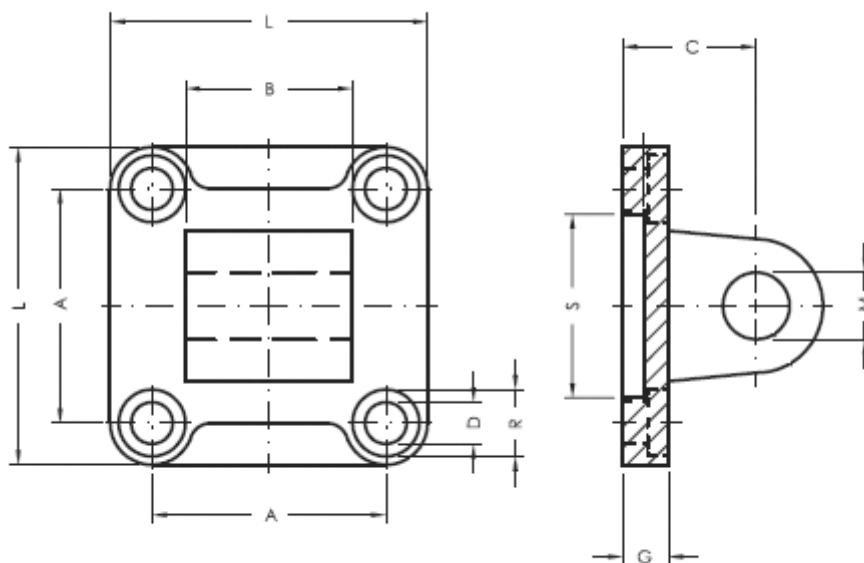

Article number: 587000463

Description: Male hinge MP40004/63
for 63 mm cylinder

Measures

A	= 56.5	R = 25
B	= 40	
Countersunk screw	= 32	
Cylinder size	= 63	
D	= 9.0	
G	= 11	
L	= 75	
M	= 16	